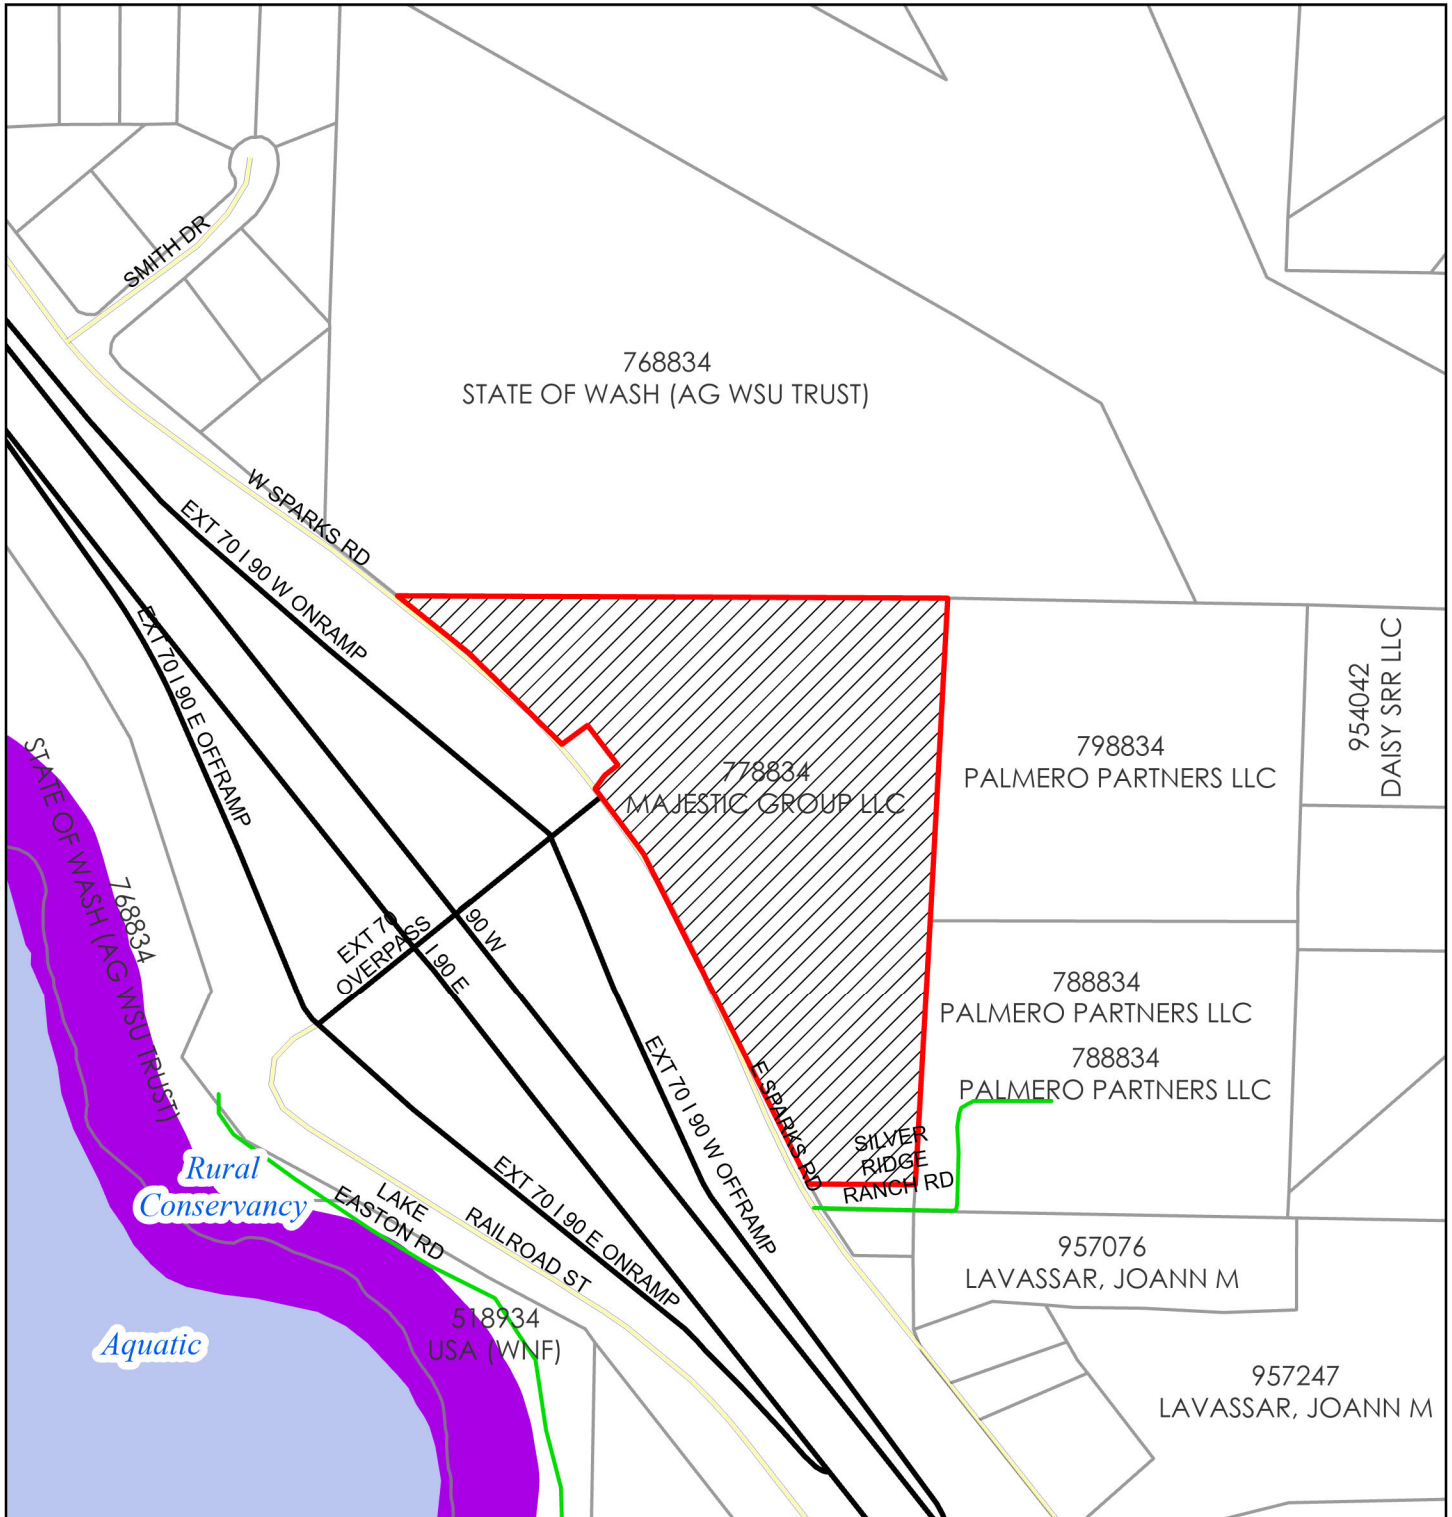

SE-24-00020 Majestic Group

Shoreline

Kittitas County GIS

2024

Coordinate System: NAD 1983 StatePlane Washington South FIPS 4602 Feet